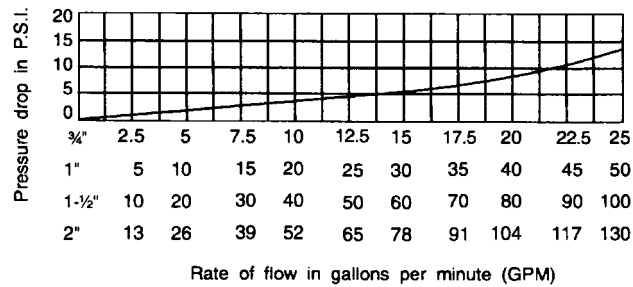

### Dimensions

	¾"	1"	1-½"	2"
<b>A (body)</b>	7-½"	10-¾"	12-5/8"	10-5/8"
<b>B (w/couplings)</b>	12-5/8"	16-1/8"	18-½"	16-7/8"
<b>C (IPS thread)</b>	1"	1-¼"	2"	2-½"
<b>D (NPT thread)</b>	¾"	1"	1-½"	2"

### Typical Pressure Drop Curve

## ORDERING INFORMATION

PART NO.	DESCRIPTION	LIST CD
1169381	MDR3/4-1, ¾ inch MNPT brass, 1 GPC	
1169385	MDR3/4-10, ¾ inch MNPT brass, 10 GPC	
1166729	MDR3/4-100, ¾ inch MNPT brass, 100 GPC	
1169382	MDR1-1, 1 inch MNPT brass, 1 GPC	
1169386	MDR1-10, 1 inch MNPT brass, 10 GPC	
1166730	MDR1-100, 1 inch MNPT brass, 100 GPC	
1169383	MDR1 1/2-1, 1 1/2 inch MNPT brass, 1 GPC	
1169387	MDR1 1/2-10, 1 1/2 inch MNPT brass, 10 GPC	
1166731	MDR1 1/2-100, 1 1/2 inch MNPT brass, 100 GPC	
1169384	MDR2-1, 2 inch MNPT brass, 1 GPC	
1169388	MDR2-10, 2 inch MNPT brass, 10 GPC	
1166732	MDR2-100, 2 inch MNPT brass, 100 GPC	